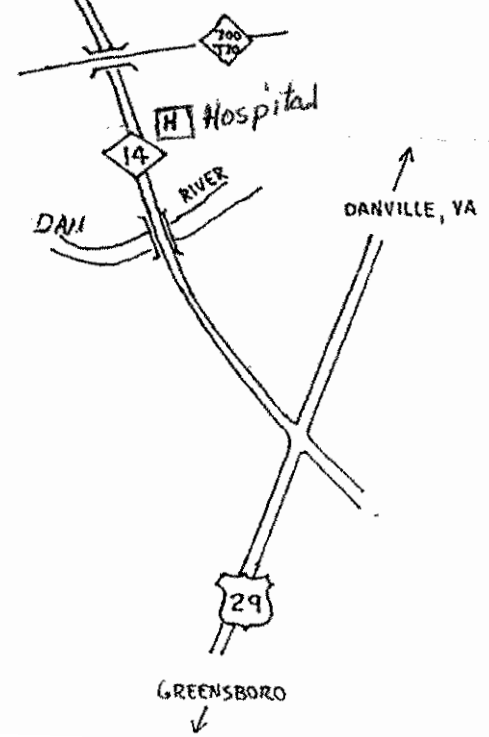

From Danville VA
and North
take US 58 west out
of Danville VA approx
10 mi. Turn left on
SR 622 west. approx 10 mi
turn left at Stop SR 610
approx 1/2 mi on left
white fence.
with signs

EDEN, NC

Hwy 14 North from Eden

AT INTERSECTION OF HWY 14
AND AIKEN ROAD (STOP LIGHT) TAKE
RIGHT 100', TAKE A LEFT AND
FOLLOW VIRGINIA AVE. APPROXIMATELY
2.5 MILES, ON RIGHT, WHITE FENCE
WITH SIGNS, "BICENTENIAL FARM" AND
"CSASS". FOLLOW CSASS SIGNS TO
RANGE.