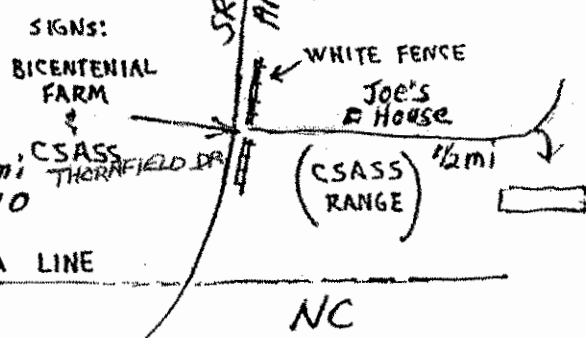

From Danville VA
and North
take US 58 west out
of Danville VA approx
10 mi. Turn left on
SR 622 west. approx 10 mi
turn left at Stop SR 610
approx 1/2 mi on left
white fence.
with signs

EDEN, NC

Hwy 14 North from Eden

AT INTERSECTION OF HWY 14
AND AIKEN ROAD (STOP LIGHT) TAKE
RIGHT 100', TAKE A LEFT AND
FOLLOW VIRGINIA AVE. APPROXIMATELY
2.5 MILES, ON RIGHT, WHITE FENCE
WITH SIGNS, "BICENTENIAL FARM" AND
"CSASS". FOLLOW CSASS SIGNS TO
RANGE.